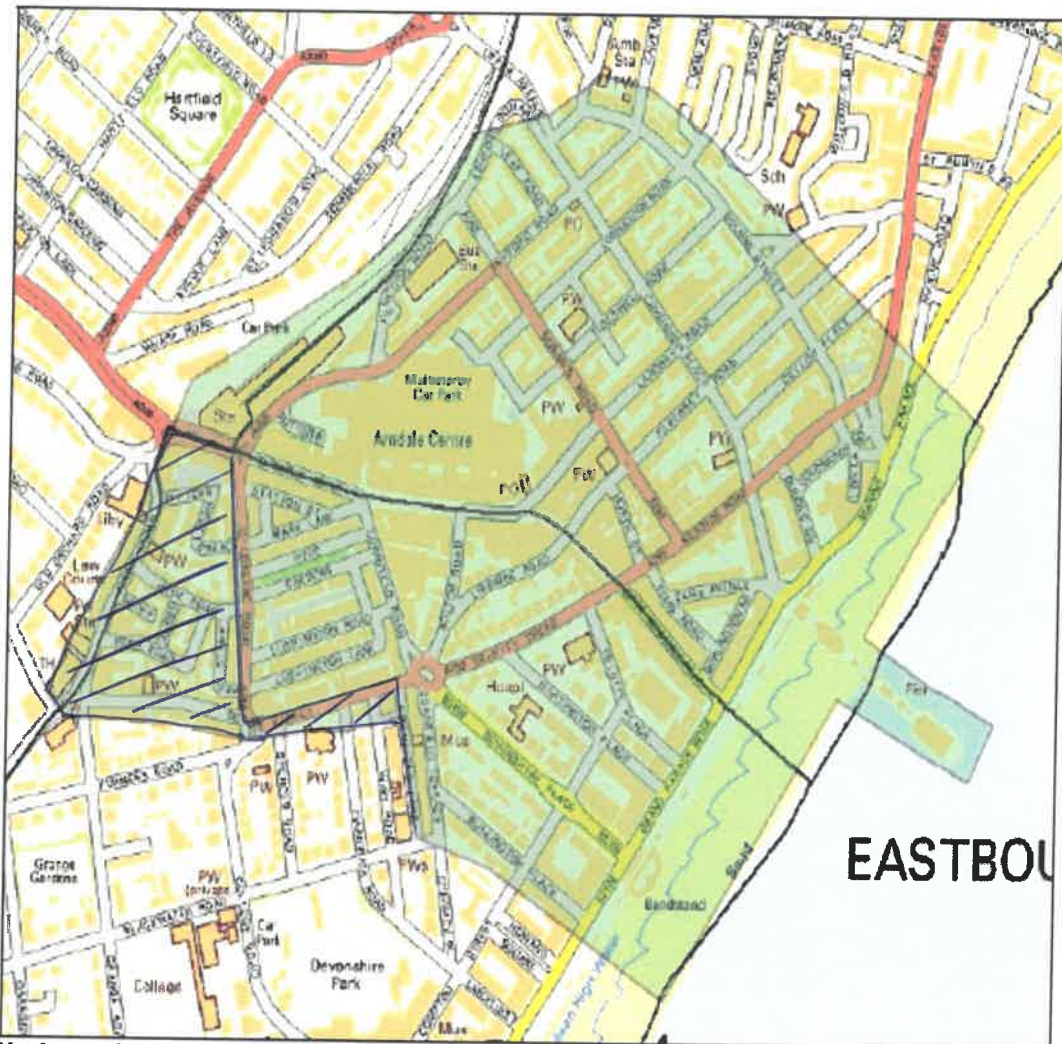

Appendix 7

Cululative Impact Zone

Map shown produced under Ordnance Survey Crown.
East Sussex County Council. 100019601, 2006

Little Chelsea area is shaded:

It would result in the following roads being taken out of the policy:

Grove Road/South Street/Ivy Terrace/West Terrace/Hyde Road/Bath Road/York Road/Camden Road/Calverley Road/West Street Mews